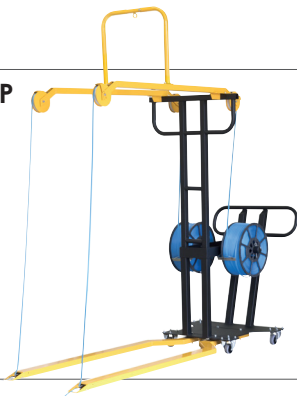

Now only
£1373.75

All prices exclusive of VAT & delivery

Both the MSW-M and PVS-2-PP have wheels for added mobility, as well as being manual, so no external power source is required. This means there's no need to shift pallets to a central wrapping point - helping to save space, time and effort.

MSW-M

Manual, wrap height up to 2m

- > Reduces operator fatigue, eliminates bending and stretching
- > Adjustable tension ensures consistent wrapping with reduced film wastage
- > Can be moved to the load, no need for a dedicated wrapping area, small footprint for easy storage
- > Dimensions: W560mm x D1150mm x H2100mm

£1305

Learn more!
Scan for video

P323-DYNAMIC-BC-16MM

£1783

For effortless pallet strapping anywhere - and in less time - look no further than the PVS-2-PP. This adjustable pallet strapping frame is completely mobile and designed for applying 2 vertical PP straps to UK or Euro pallets. With simple operation, there's no power source or machine maintenance needed.

This friction weld tool, which includes a battery and charger, is ideal for creating durable seals on PP or PET strapping with a width of 16mm. Powered by a 14.4vdc Li-Ion battery, this tool features one-handed operation, and adjustable tension and seal time.